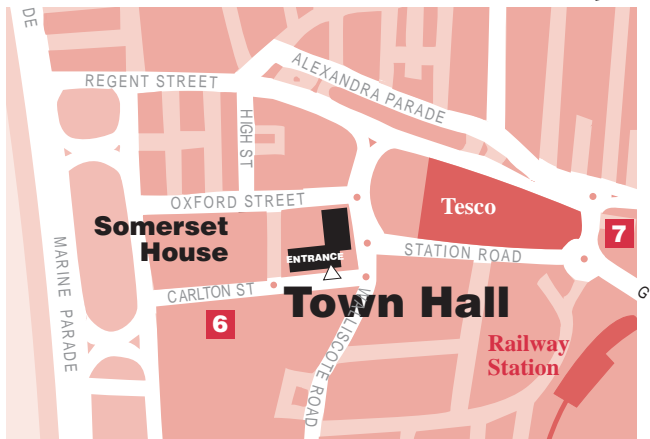

map of the Town Hall and Car Parking

car parking in Weston-super-Mare

- | | |
|--|--|
| (ns) 1 Melrose Car Park
Knightstone Road | 5 Dolphin Square
Union Street |
| (ns) 2 Grove Park
Grove Road | (ns) 6 Carlton Street |
| 3 Sovereign Centre
St Margarets Terrace | (ns) 7 Locking Road off
Francis Fox Road |
| 4 NCP High Street
opposite Living | (ns) North Somerset Council
car parks |

Bath/Wells, M5 J21, Bristol →

↓ M5 J22, Bridgwater