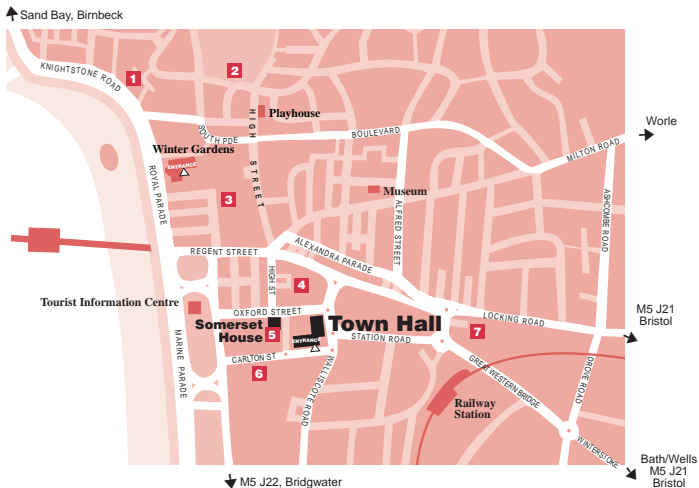

map of the Town Hall and Car Parking

car parking in Weston-super-Mare

- | | |
|--|--|
| (ns) 1 Melrose Car Park
Knightstone Road | 5 Dolphin Square
Union Street |
| (ns) 2 Grove Park
Grove Road | (ns) 6 Carlton Street |
| 3 Sovereign Centre
St Margarets Terrace | (ns) 7 Locking Road off
Francis Fox Road |
| 4 NCP High Street
opposite Living | (ns) North Somerset Council
car parks |

Bath/Wells, M5 J21, Bristol →

↓ M5 J22, Bridgwater